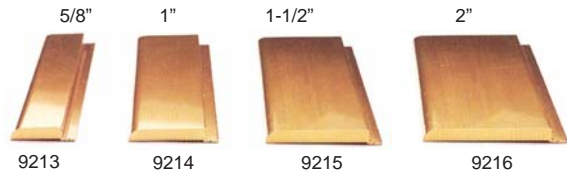

- Colours available: Bright Yellow Gold (704), Bright Rose Gold (714), Matte Black (402), Bright Silver (344) and Satin Silver (354).
- All parts are anodized individually to give finished ends.
- All sizes can be made into a complete four sided frame.
- All frames accommodate a snap-in matte clear lens.
- Non-Stock Holders. Allow 3-4 weeks delivery.

2-Sided, horizontal

2-Sided

2-Sided, vertical

4-Sided

COLOUR	BORDER	2-SIDED		4-SIDED
		HORIZONTAL	VERTICAL	
Black	5/8"	9213-H2-402	9213-V2-402	9213-44-402
Satin Silver	1"	9214-H2-354	9214-V2-354	9214-44-354
Bright Rose Gold	1-1/2"	9215-H2-714	9215-V2-714	9215-44-714
Bright Yellow Gold	2"	9216-H2-704	9216-V2-704	9216-44-704

BORDER SIZES

- 2-sided can be used as horizontal or vertical signage.
- To order, specify colour, size and style required. (For colours, see top of page.)