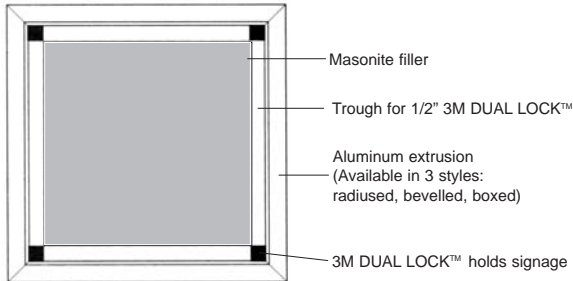

- Colours available: Bright Rose Gold (714), Bright Yellow Gold (704), Bright Silver (344), Bronze (872), Matte Black (402), Satin Rose Gold (754), Satin Yellow Gold (734) and Satin Silver (354).
- A trough 1/2" wide runs the entire inside perimeter of each frame, which accommodates adhesive-backed 3M DUAL LOCK™ so that a tamper-resistant plate snaps in and out with the use of a suction cup.
- Frames are designed for mounting to wall or door with double-sided tape or silicone-type adhesive, or request holes.
- Minimum size 2" x 4". Maximum size 36" x 36". Custom sizes available.
- Non-stock holders. Allow 3-4 week delivery - not returnable.