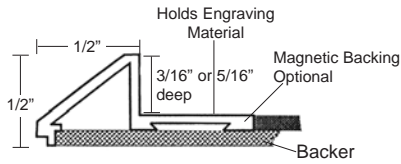

Premier Plus Frames

- Colours available: Bright Rose Gold (714), Bright Yellow Gold (704), Bright Silver (344), Bronze (872), Matte Black (402), Satin Rose Gold (754), Satin Yellow Gold (734) and Satin Silver (354).
- Four frame styles to choose - bevelled, radius, boxed, quarter-inch solid.
- Each frame style is available with either a 3/16" or 5/16" inside depth. Inside depth must be specified when ordering.
- All frames are available with optional matte black metal inside, suitable for changeable magnetic signs.
- Minimum size 2" x 4". Maximum size 36" x 36". Custom sizes available. Frames can have dividers added to make into dividers.
- Non-stock holders. Allow 3-4 week delivery - not returnable.