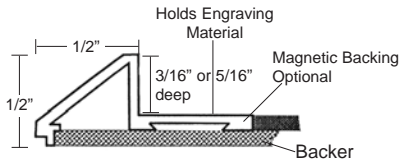

# Premier Plus Frames

- Colours available: Bright Rose Gold (714), Bright Yellow Gold (704), Bright Silver (344), Bronze (872), Matte Black (402), Satin Rose Gold (754), Satin Yellow Gold (734) and Satin Silver (354).
- Four frame styles to choose - bevelled, radius, boxed, quarter-inch solid.
- Each frame style is available with either a 3/16" or 5/16" inside depth. Inside depth must be specified when ordering.
- All frames are available with optional matte black metal inside, suitable for changeable magnetic signs.
- Minimum size 2" x 4". Maximum size 36" x 36". Custom sizes available. Frames can have dividers added to make into dividers.
- Non-stock holders. Allow 3-4 week delivery - not returnable.

- Specify colour of frame required. See additional colours at top of page.
- Specify INSIDE DIMENSIONS of frame, and depth required (3/16" or 5/16").
- Maximum frame length is 36".
- Magnetic backing is optional.